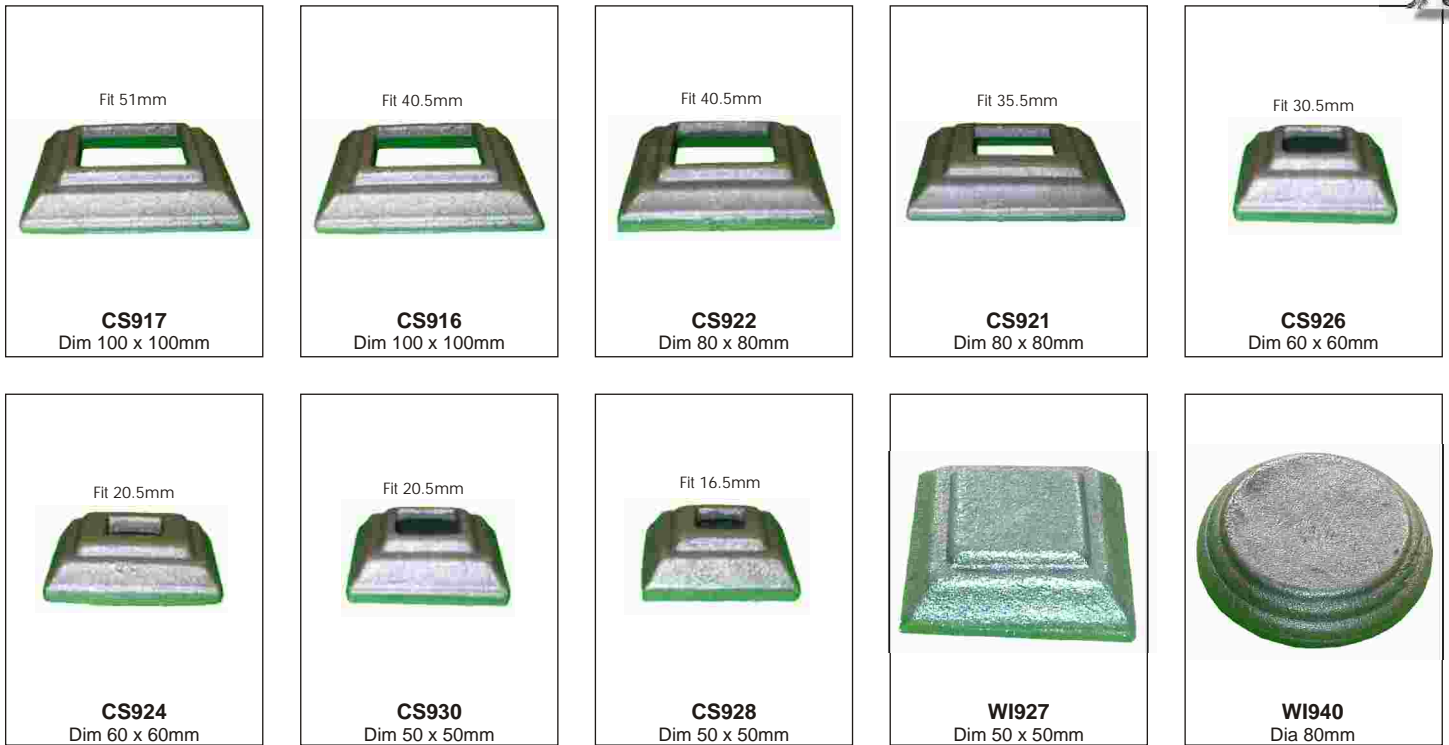

CAST STEEL

CAST ALUMINUM CURTAIN RINGS

IMPORTANT
IMAGES ARE ILLUSTRATIVE ONLY, ALL SIZES APPROXIMATE AS VARIATIONS MAY OCCUR.
SEE REFERENCE PAGE.