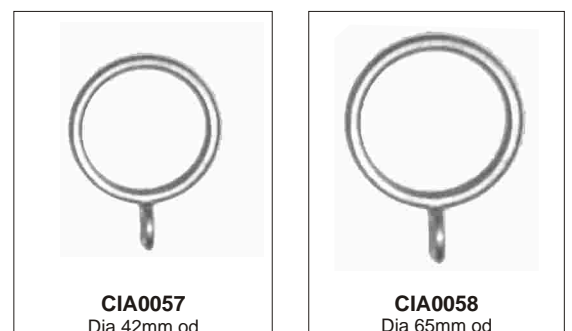

CAST STEEL

CAST ALUMINUM CURTAIN RINGS

IMPORTANT
IMAGES ARE ILLUSTRATIVE ONLY, ALL SIZES APPROXIMATE AS VARIATIONS MAY OCCUR.
SEE REFERENCE PAGE.